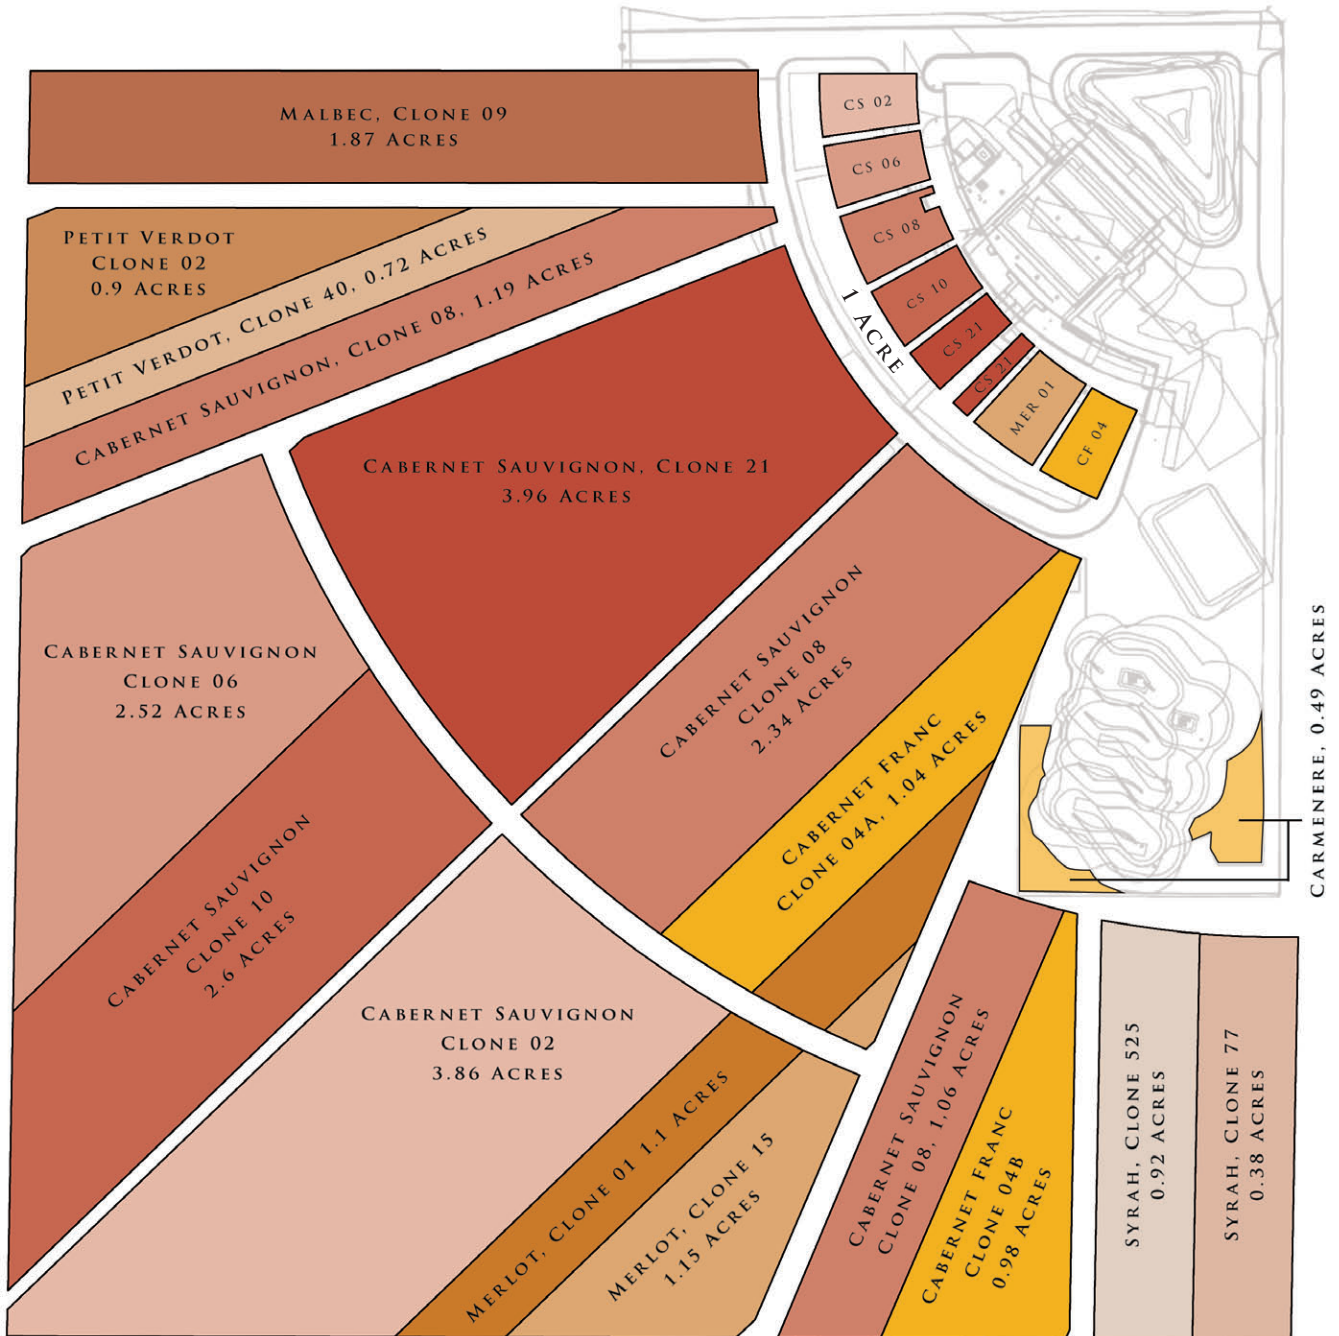

ESTATE VINEYARD MAP

CABERNET SAUVIGNON: 18.53 ACRES | MERLOT: 2.25 ACRES | CABERNET FRANC: 2.02 ACRES
 MALBEC: 1.87 ACRES | SYRAH: 1.3 ACRES | PETIT VERDOT: 1.62 ACRES | CARMENERE: 0.49 ACRES
TOTAL: 28.08 ACRES